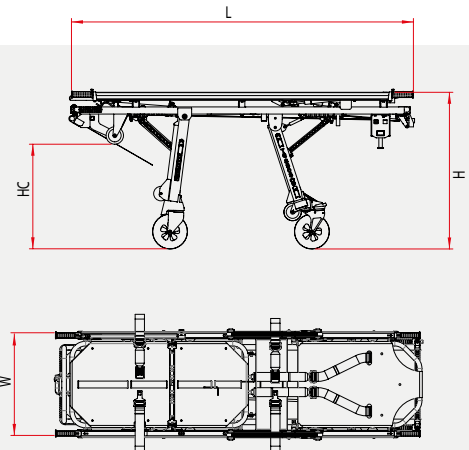

DATA SHEET  
**TG-880 C4 IN**

INCUBATOR STRETCHERS

SPECIAL EQUIPMENT

Aluminium

4 lockable wheels

280 Kg

- ▷ Stretcher prepared for pediatric services with incubator.
- ▷ Maximum weight 280 kg.
- ▷ 6 intermediate positions.
- ▷ Trendelenburg and anti-Trendelenburg.
- ▷ 4 telescopic grips.
- ▷ 4 Ø200 mm rotating wheels.

\* Upper tray MT-118 IN not included in reference TG-880 C4 IN.

DIMENSIONS AND WEIGHT

	TG-880 C4 IN
<b>H</b> Height (mm)	986
<b>HC</b> Height from floor to leading wheel (mm)	720
<b>W</b> Width (mm)	595
<b>L</b> Length (mm)	1974
Weight (kg)	55

	MT-118 IN*
<b>H</b> Height (mm)	150
<b>W</b> Width (mm)	590
<b>L</b> Length (mm)	1962
Weight (kg)	32

RELATED PRODUCTS

TG-880 C4 / TG-880 C2

MT-118 IN

**KARTSANA**

Life-moving innovation

Narcís Monturiol, 34  
08192 · Sant Quirze del Vallès  
Barcelona (Spain)